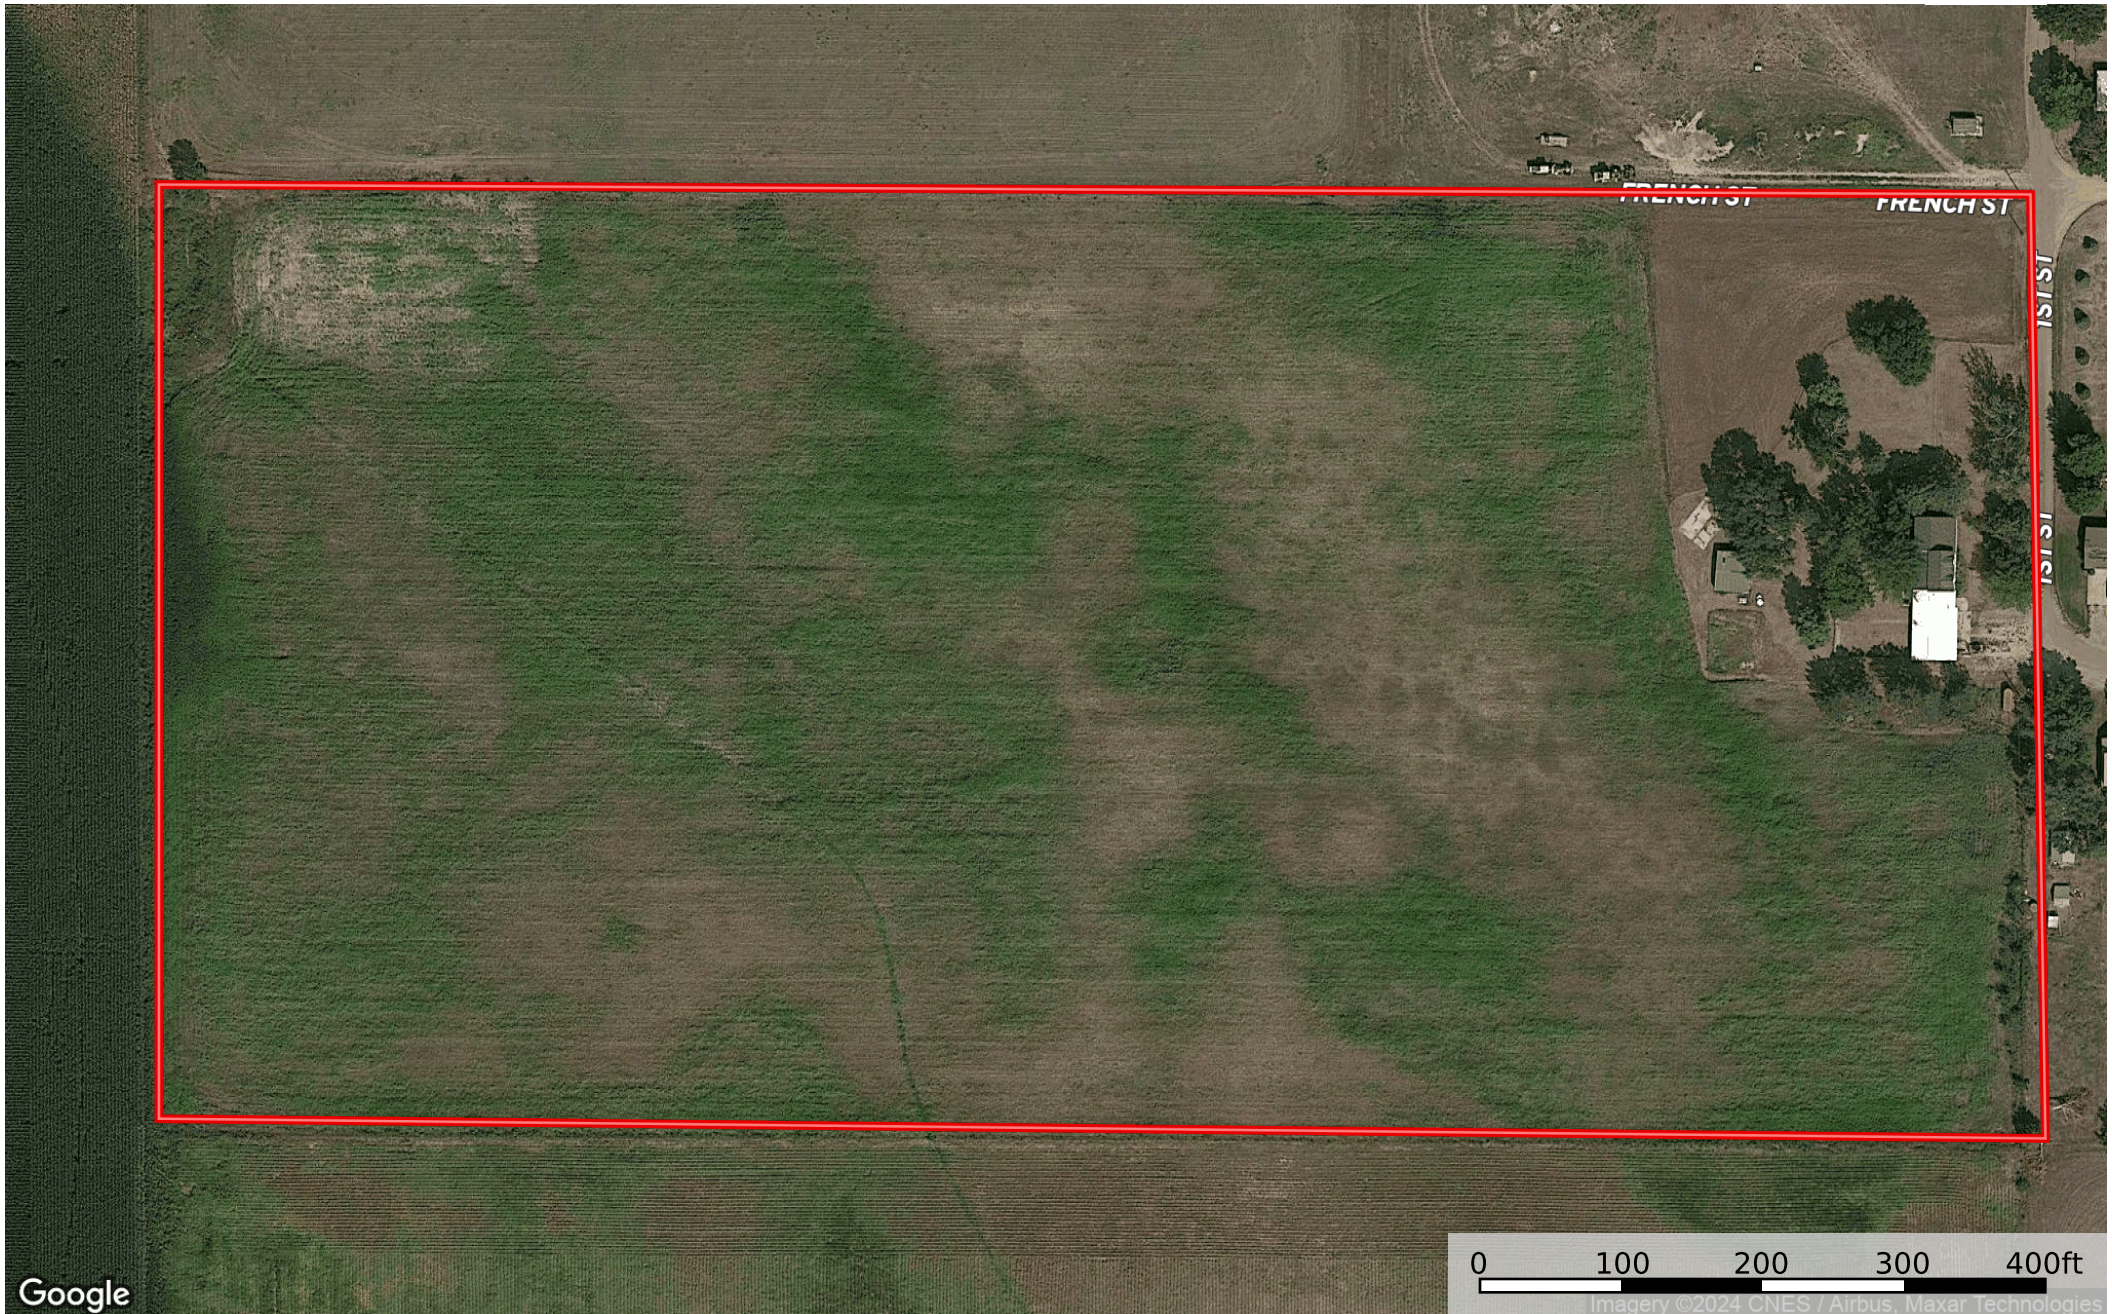

309 S 1st Street, Page, NE
Nebraska, AC +/-

Google

Boundary

Stacey Stracke

id. The information contained herein was obtained from sources deemed to be reliable. Land id™ Services makes no warranties or guarantees as to the completeness or accuracy thereof.